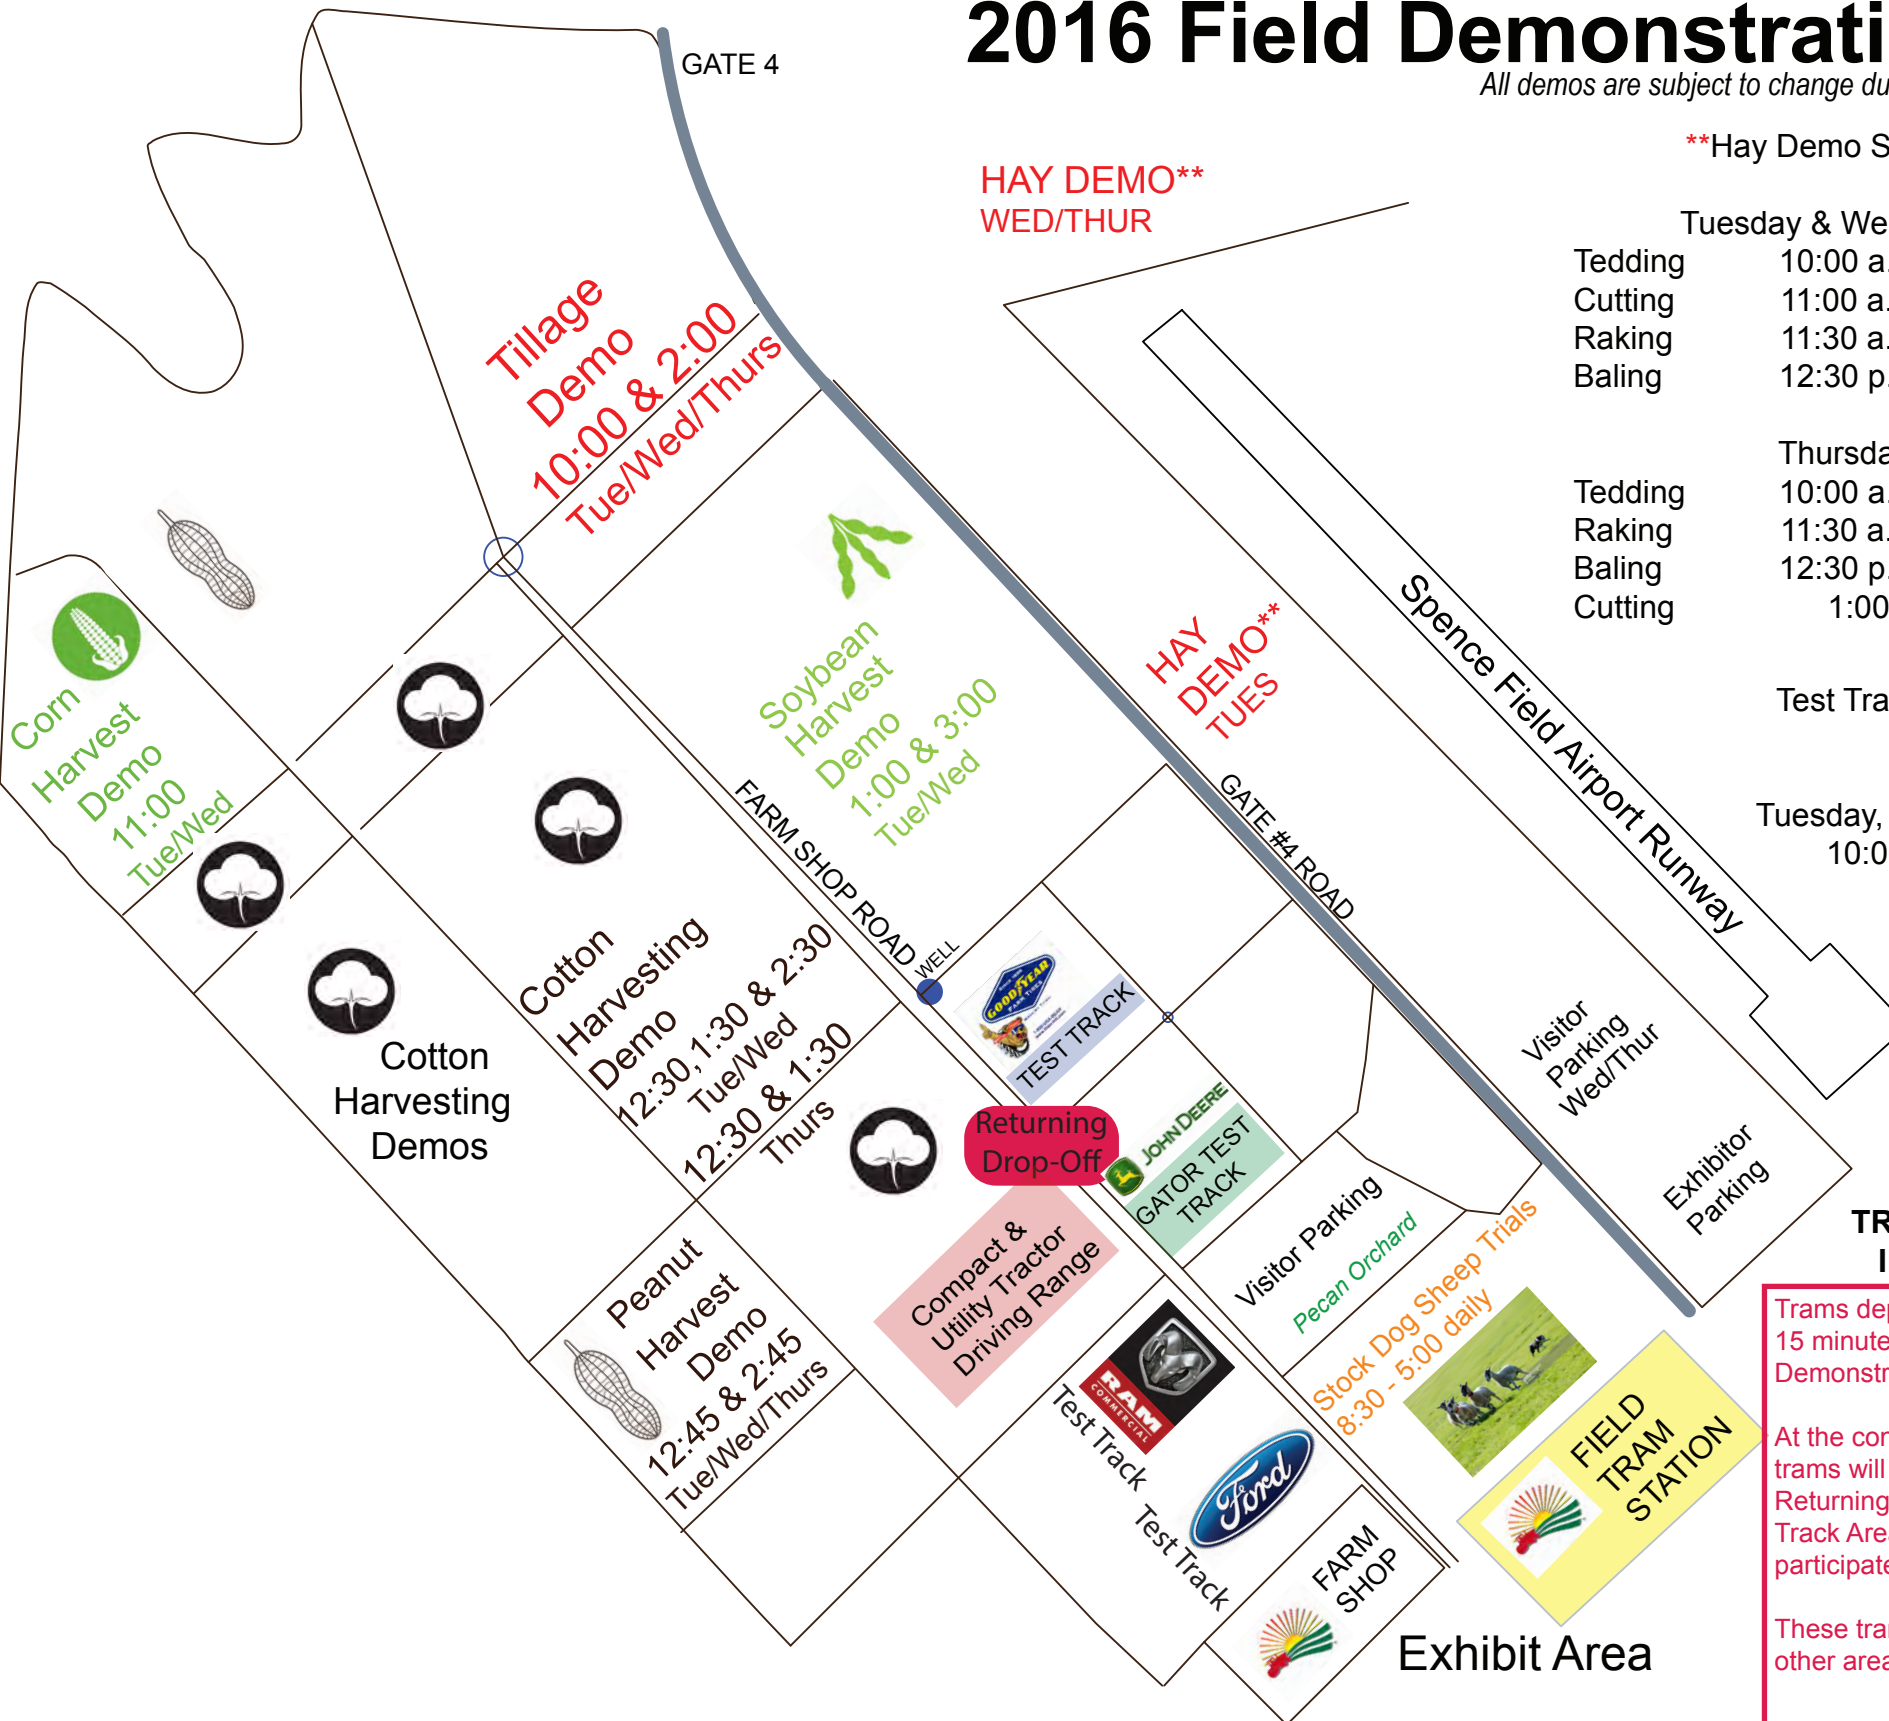

2016 Field Demonstrations

All demos are subject to change due to weather.

**Hay Demo Schedule

Tuesday & Wednesday

Tedding	10:00 a.m. & 1:30 p.m.
Cutting	11:00 a.m. & 3:00 p.m.
Raking	11:30 a.m. & 2:00 p.m.
Baling	12:30 p.m. & 2:30 p.m.

Thursday

Tedding	10:00 a.m. & 1:30 p.m.
Raking	11:30 a.m. & 2:00 p.m.
Baling	12:30 p.m. & 2:30 p.m.
Cutting	1:00 p.m. ONLY

Test Tracks & Driving Range Schedule

Tuesday, Wednesday, Thursday
10:00 a.m. - 4:00 p.m.

Cotton Harvesting Demos

Peanut Harvest Demo
12:45 & 2:45
Tue/Wed/Thurs

TRAM SCHEDULE INFORMATION

Trams depart from the Tram Station 15 minutes prior to the posted Demonstration Time.

At the conclusion of the demo the trams will return to shuttle station. Returning trams will stop at the Test Track Area for guests wanting to participate in the test track options.

These trams do not travel to any other areas of the fields.