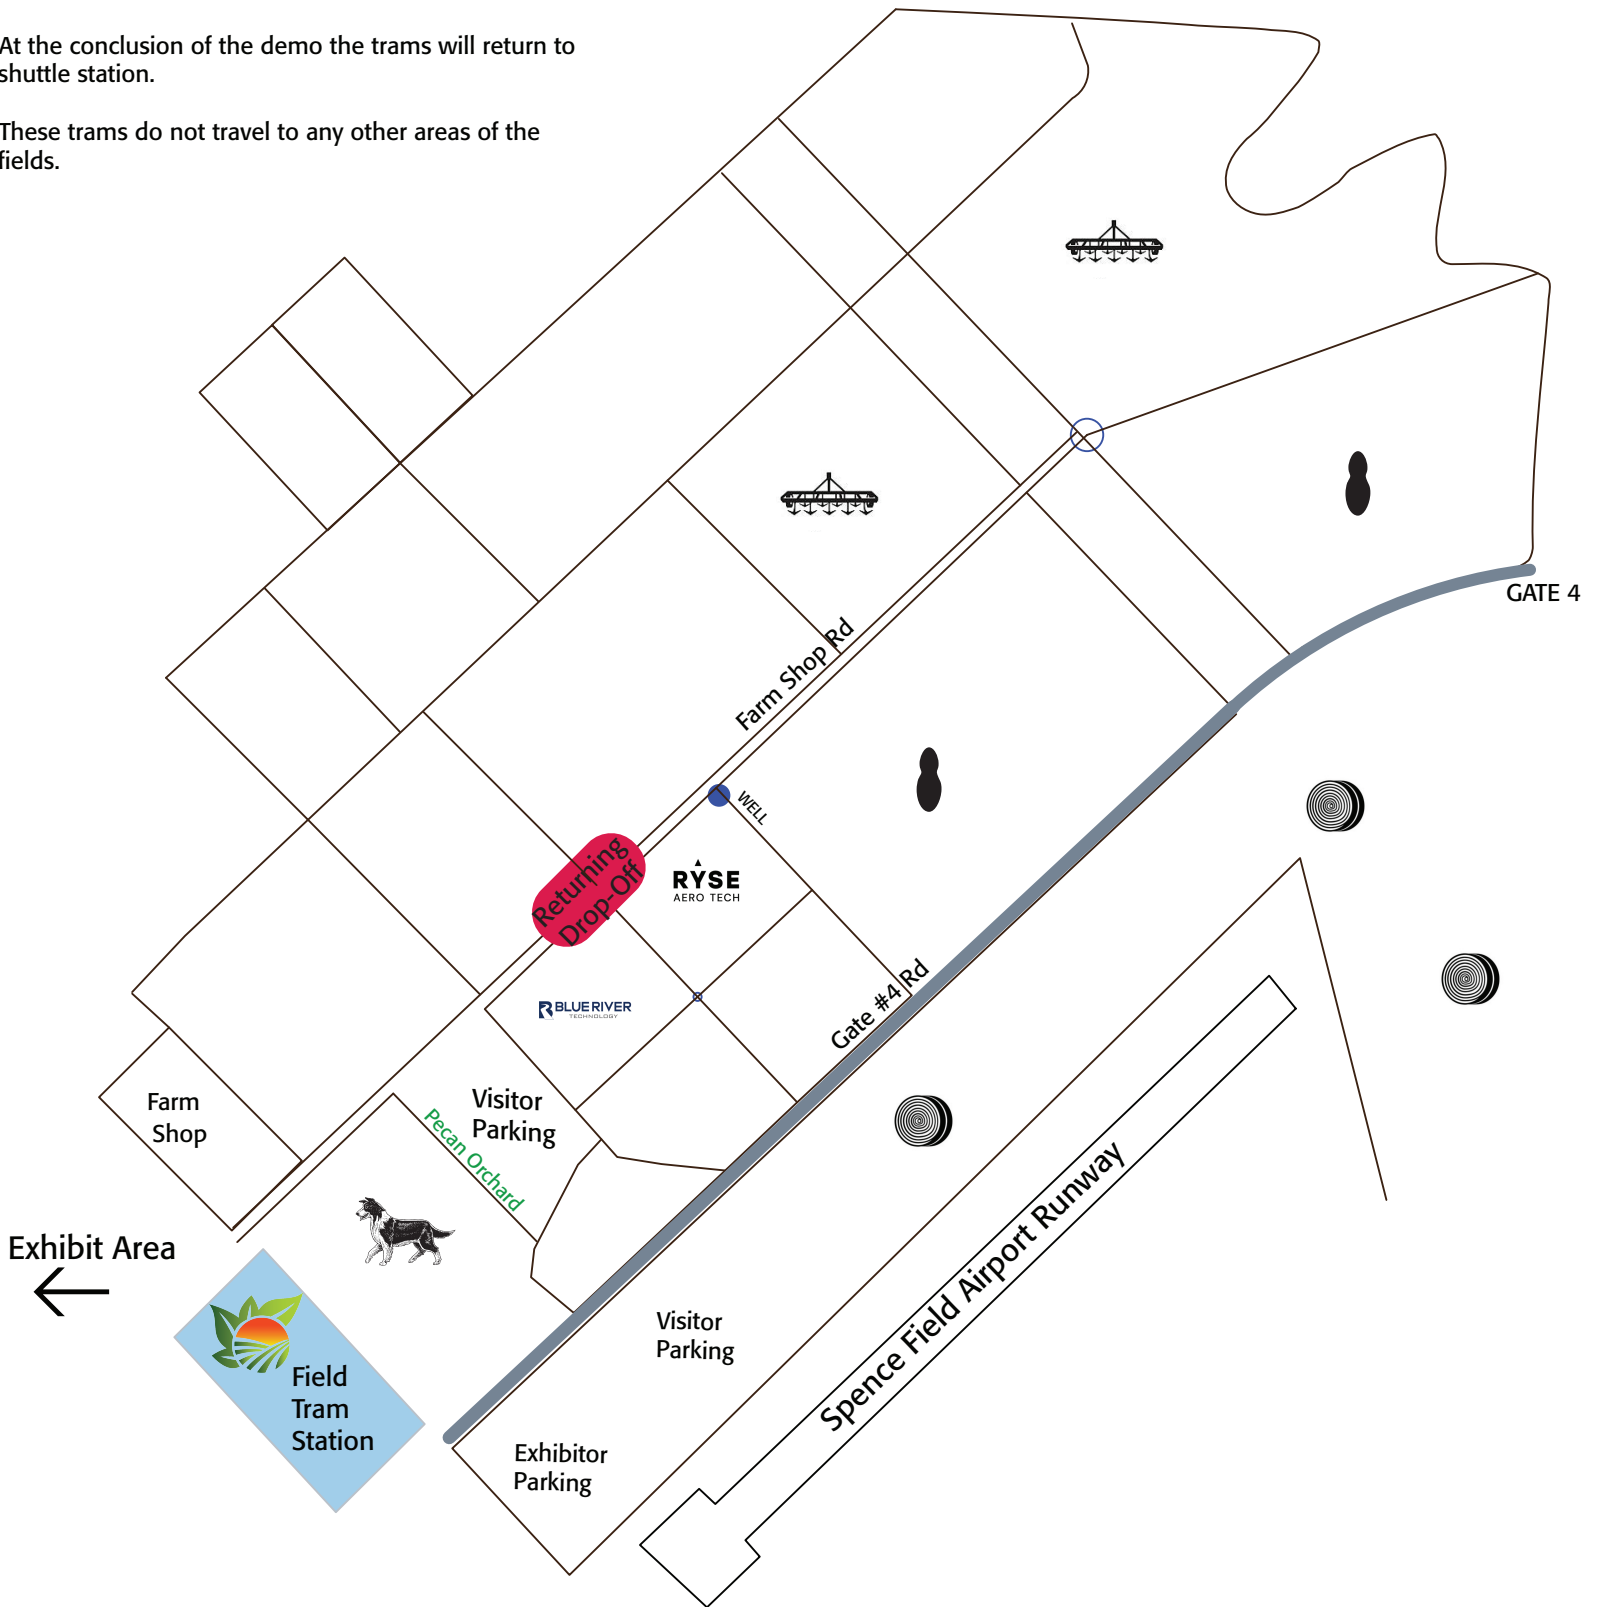

FIELD DEMONSTRATIONS

- All demos are subject to change due to weather.

- Trams depart from the Tram Station
15 minutes prior to the posted
Demonstration Time.

- At the conclusion of the demo the trams will return to
shuttle station.

- These trams do not travel to any other areas of the
fields.

Demonstration Schedule

- | | | | |
|--|---|---|---|
|  | Peanut Harvesting
Tues, Wed, and Thurs - 1 p.m., 2 p.m., & 3 p.m. |  | Hay Tedding
Tues, Wed, and Thurs - 10 a.m. & 1:30 p.m. |
|  | Tillage Demo
Tues, Wed, and Thurs - 10:00 a.m., 12 p.m., & 2 p.m. |  | Hay Cutting
Tues & Wed - 11 a.m. and 3 p.m.
Thurs - 1 p.m. |
|  | Stock Dog Trials
Show Open - Show Close |  | Hay Raking
Tues, Wed, and Thurs - 11:30 a.m. and 2 p.m. |
|  | RYSE Aero Tech
Tues., Wed., & Thurs. - 2 p.m. |  | Hay Baling & Bundling
Tues, Wed, and Thurs - 12:30 p.m. & 2:30 p.m. |
|  | Blue River Technology
Show Open - Show Close | | |