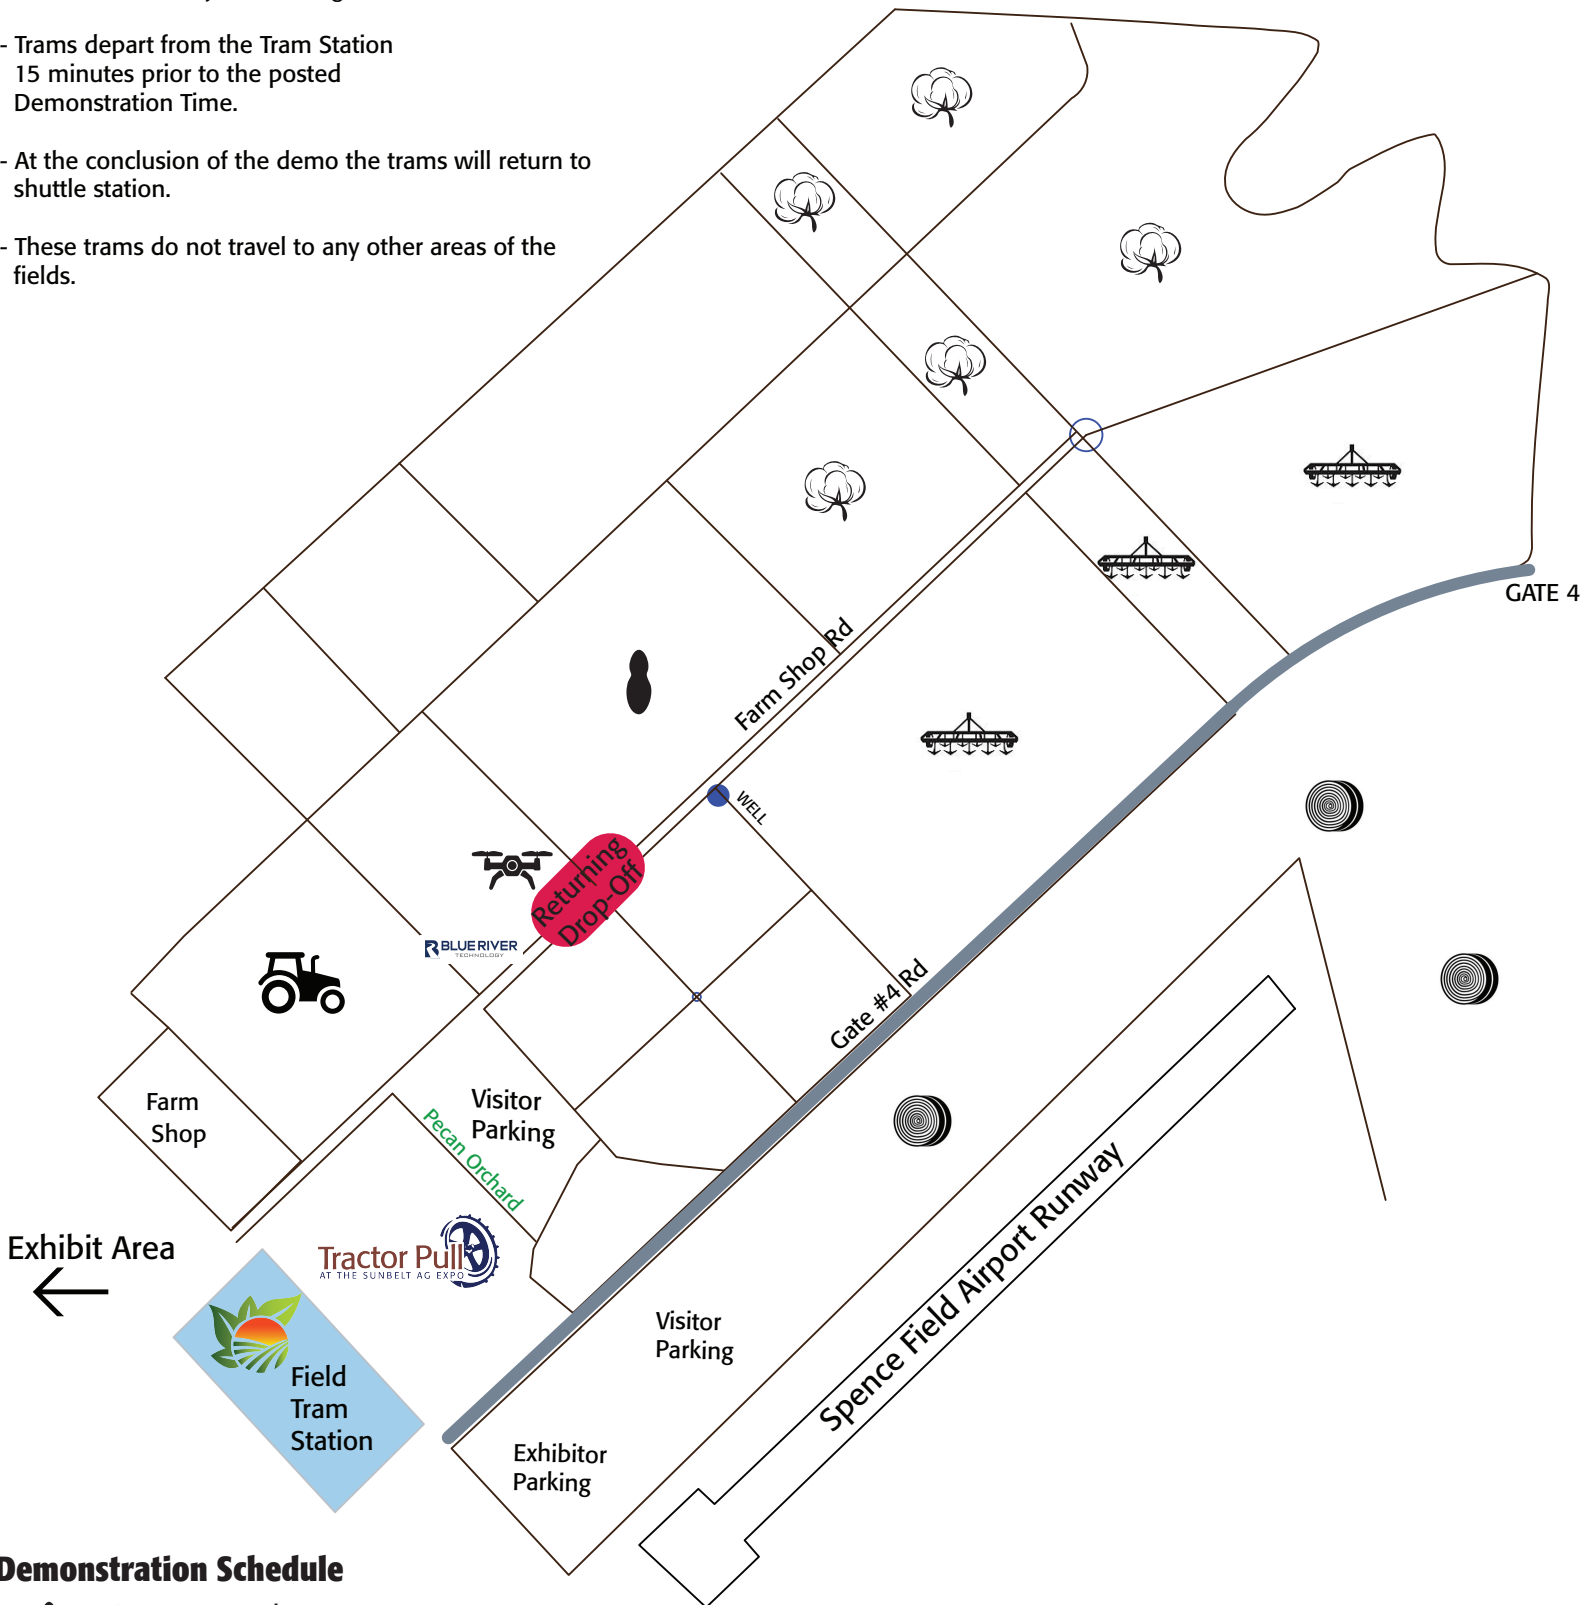

# FIELD DEMONSTRATIONS

- All demos are subject to change due to weather.

- Trams depart from the Tram Station 15 minutes prior to the posted Demonstration Time.

- At the conclusion of the demo the trams will return to shuttle station.

- These trams do not travel to any other areas of the fields.

## Demonstration Schedule

-  Peanut Harvesting  
Tues, Wed, and Thurs - 1 p.m., 2 p.m., & 3 p.m.
-  Tillage Demo  
Tues, Wed, and Thurs - 10:00 a.m., 12 p.m., & 2:30 p.m.
-  Antique Tractor Pull  
Tues, Wed, and Thurs - 10 a.m.
-  Blue River Technology  
Show Open - Show Close
-  Bestway Ag  
Tues, Wed, and Thurs - 11 a.m. & 2 p.m.
-  Ag Technologies - Autonomous Tractor  
Show Open - Show Close
-  Hay Tedding  
Tues, Wed, and Thurs - 10 a.m. & 1:30 p.m.
-  Hay Cutting  
Tues & Wed - 11 a.m. and 3 p.m.  
Thurs - 1 p.m.
-  Hay Raking  
Tues, Wed, and Thurs - 11:30 a.m. and 2 p.m.
-  Hay Baling & Bundling  
Tues, Wed, and Thurs - 12:30 p.m. & 2:30 p.m.